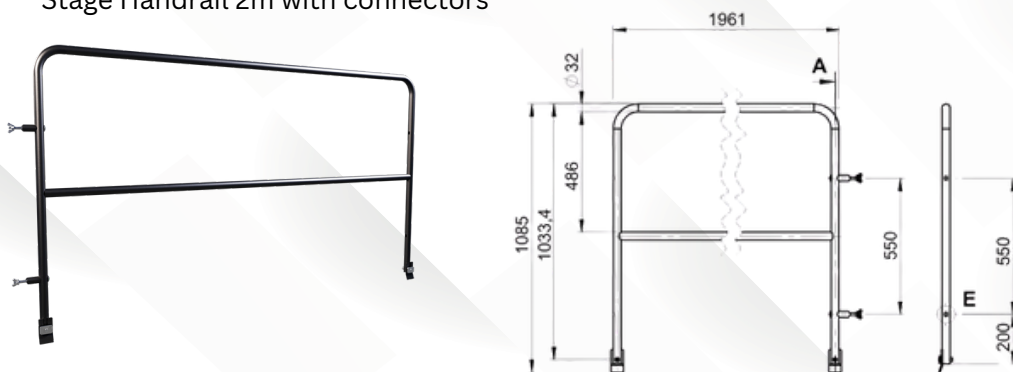

G4-ST-ADJ-H

Adjustable Stairs hand rail left side

G4-ST-ADJ-1

Adjustable Stairs for stage platforms 40-60 cm

G4-ST-ADJ-2

Adjustable Stairs for stage platforms 60-100 cm

G4-ST-ADJ-3

Adjustable Stairs for stage platforms 80-140 cm

G4-ST-ADJ-3

Adjustable Stairs for stage platforms 100-180 cm

Go4Stage

Images

STAGE HANDRAIL

G4-SH-100

Stage Handrail 1m with connectors

G4-SH-100

Stage Handrail 2m with connectors

G4-SH-COM

2xStage Handrial Connectors

Taking your show to the next level!