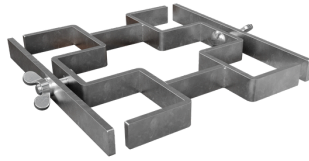

	mm	Weight (kg)	
G4-SF-020	200	0,25	Professional standard 20 cm legs, 60x60
G4-SF-040	400	0,51	Professional standard 40 cm legs, 60x60
G4-SF-060	600	0,77	Professional standard 60 cm legs, 60x60
G4-SF-080	800	1,04	Professional standard 80 cm legs, 60x60
G4-SF-100	1000	1,31	Professional standard 100 cm legs, 60x60

Go4Stage Images

ACCESSORIES FOR DECK

G4-LEVELING

Leveler insert for stage platforms

G4-LEG4-CLAMP

Steel clamp for connection of 4pcs of legs

G4-LEG2-CLAMP

Steel clamp for connection 2pcs of legs

G4-CLAMP

Clamp for connection of 2 pcs stage platforms

STAIRS FOR DECK

G4-ST-020

Stairs for stage platforms 20 cm

G4-ST-040

Stairs for stage platforms 40 cm

G4-ST-060