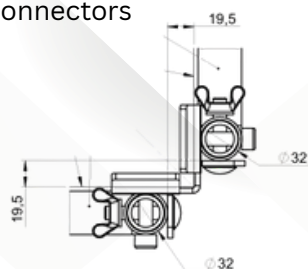

G4-ST-ADJ-H

Adjustable Stairs hand rail left side

G4-ST-ADJ-1

Adjustable Stairs for stage platforms 40-60 cm

G4-ST-ADJ-2

Adjustable Stairs for stage platforms 60-100 cm

G4-ST-ADJ-3

Adjustable Stairs for stage platforms 80-140 cm

G4-ST-ADJ-3

Adjustable Stairs for stage platforms 100-180 cm

Go4Stage

Images

STAGE HANDRAIL

G4-SH-100

Stage Handrail 1m with connectors

G4-SH-100

Stage Handrail 2m with connectors

G4-SH-COM

2xStage Handrial Connectors

Taking your show to the next level!