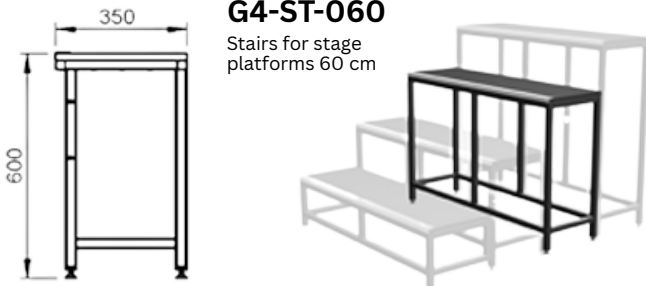

Go4Stage Images

ACCESSORIES FOR DECK

G4-LEVELING

Leveler insert for stage platforms

G4-LEG4-CLAMP

Steel clamp for connection of 4pcs of legs

G4-LEG2-CLAMP

Steel clamp for connection 2pcs of legs

G4-CLAMP

Clamp for connection of 2 pcs stage platforms

STAIRS FOR DECK

G4-ST-020

Stairs for stage platforms 20 cm

G4-ST-040

Stairs for stage platforms 40 cm

G4-ST-060

Stairs for stage platforms 60 cm

G4-ST-080

Stairs for stage platforms 80 cm

G4-ST-060

Stairs hand rail left side

Go4Stage

Images

STAIRS FOR DECK