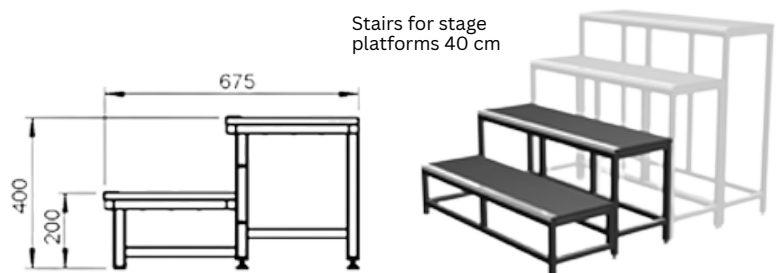

Go4Stage Images

ACCESSORIES FOR DECK

G4-LEVELING

Leveler insert for stage platforms

G4-LEG4-CLAMP

Steel clamp for connection of 4pcs of legs

G4-LEG2-CLAMP

Steel clamp for connection 2pcs of legs

G4-CLAMP

Clamp for connection of 2 pcs stage platforms

STAIRS FOR DECK

G4-ST-020

Stairs for stage platforms 20 cm

G4-ST-040

Stairs for stage platforms 40 cm

G4-ST-060