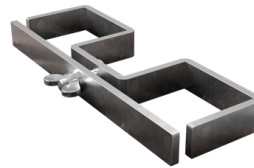

Go4Stage Images

ACCESSORIES FOR DECK

G4-LEVELING

Leveler insert for stage platforms

G4-LEG4-CLAMP

Steel clamp for connection of 4pcs of legs

G4-LEG2-CLAMP

Steel clamp for connection 2pcs of legs

G4-CLAMP

Clamp for connection of 2 pcs stage platforms

STAIRS FOR DECK

G4-ST-020

Stairs for stage platforms 20 cm

G4-ST-040

Stairs for stage platforms 40 cm

G4-ST-060