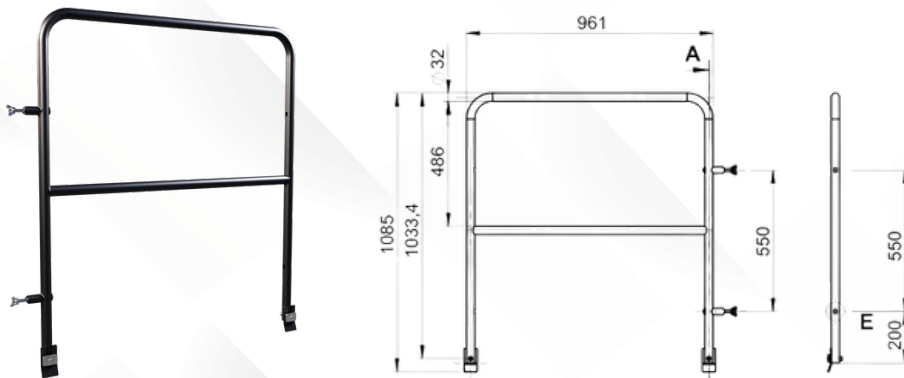

G4-ST-ADJ-H

Adjustable Stairs hand rail left side

G4-ST-ADJ-1

Adjustable Stairs for stage platforms 40-60 cm

G4-ST-ADJ-2

Adjustable Stairs for stage platforms 60-100 cm

G4-ST-ADJ-3

Adjustable Stairs for stage platforms 80-140 cm

G4-ST-ADJ-3

Adjustable Stairs for stage platforms 100-180 cm

Go4Stage

Images

STAGE HANDRAIL

G4-SH-100

Stage Handrail 1m with connectors

G4-SH-100

Stage Handrail 2m with connectors

G4-SH-COM

2xStage Handrial Connectors

Taking your show to the next level!