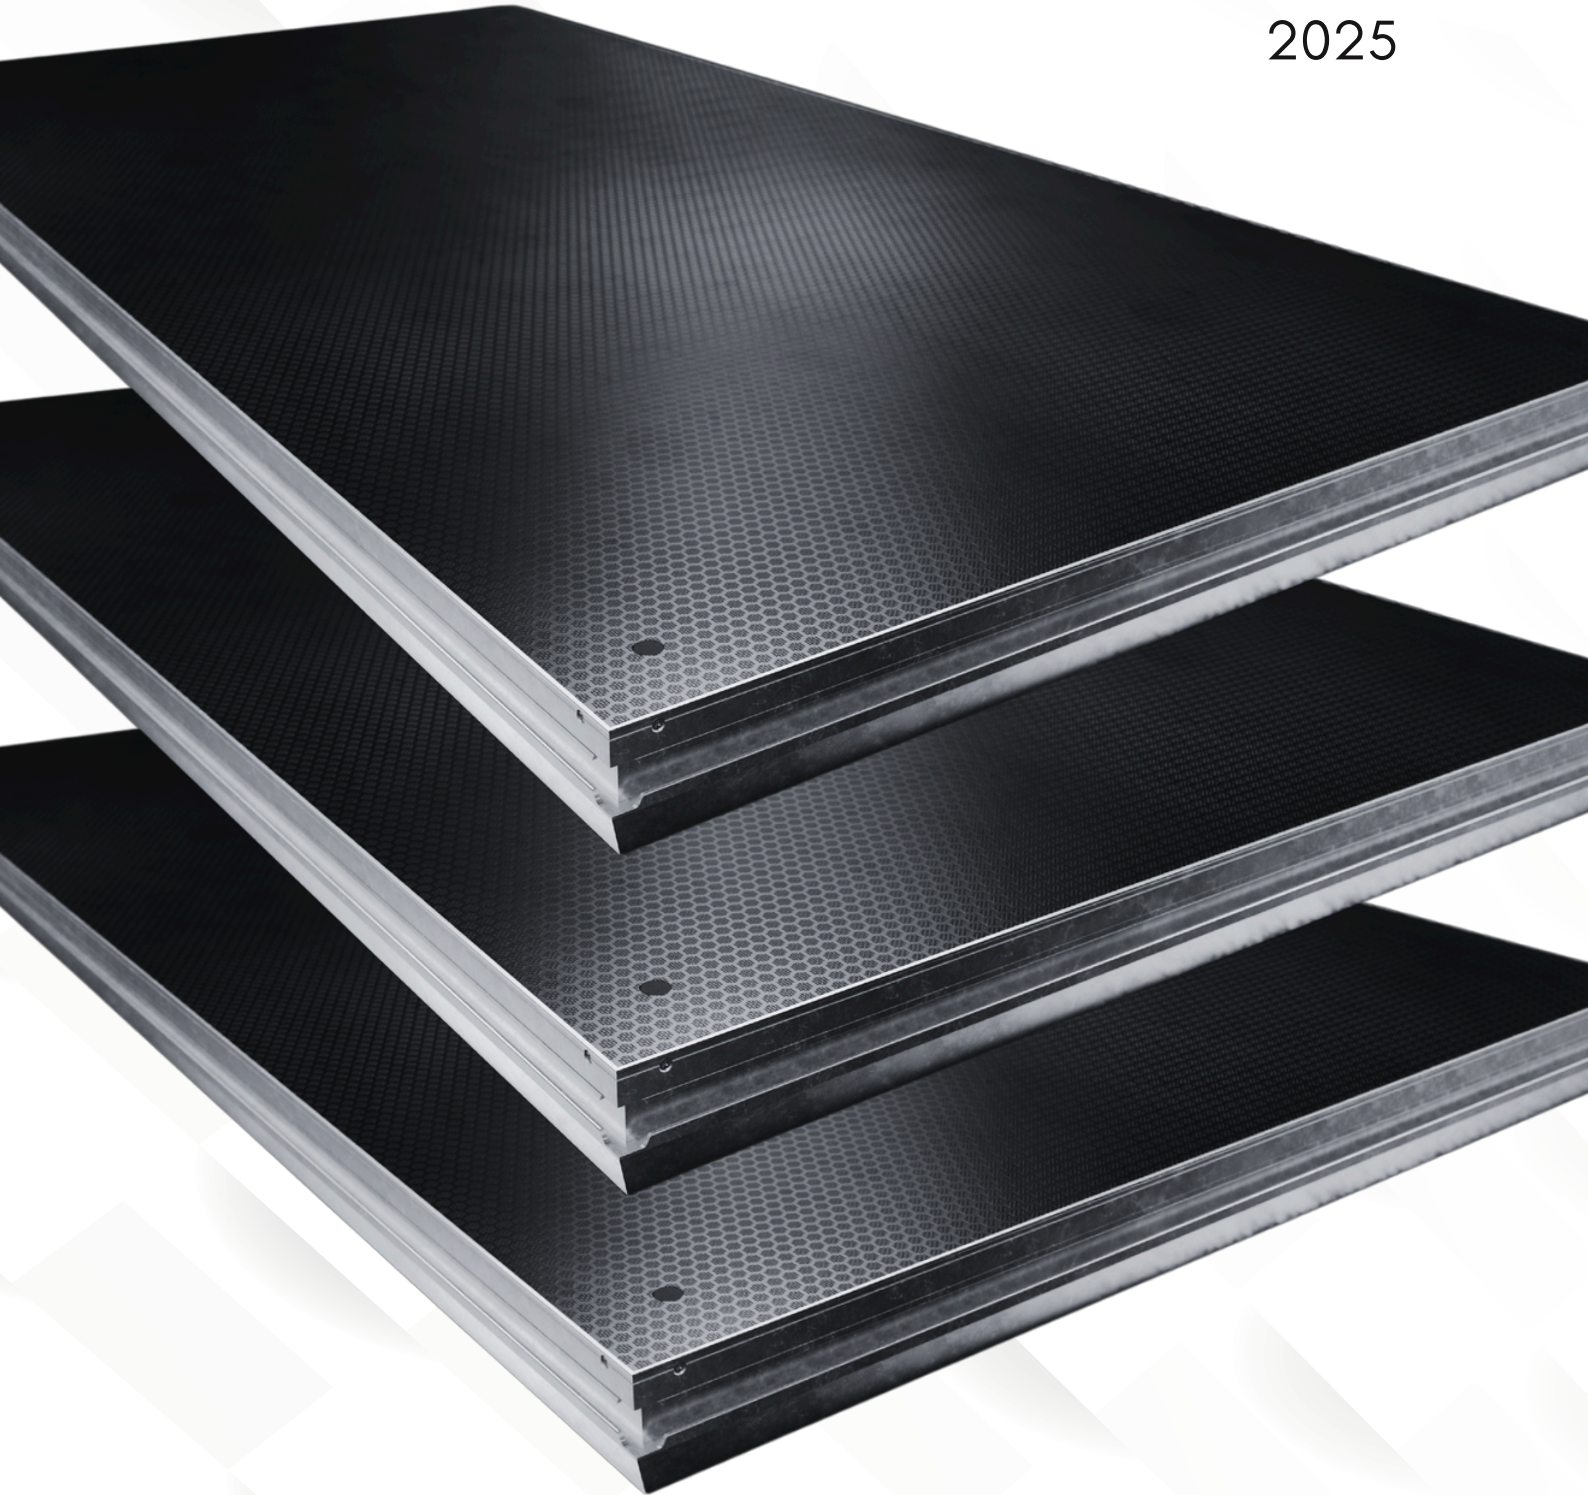

GO **4** STAGE

2025