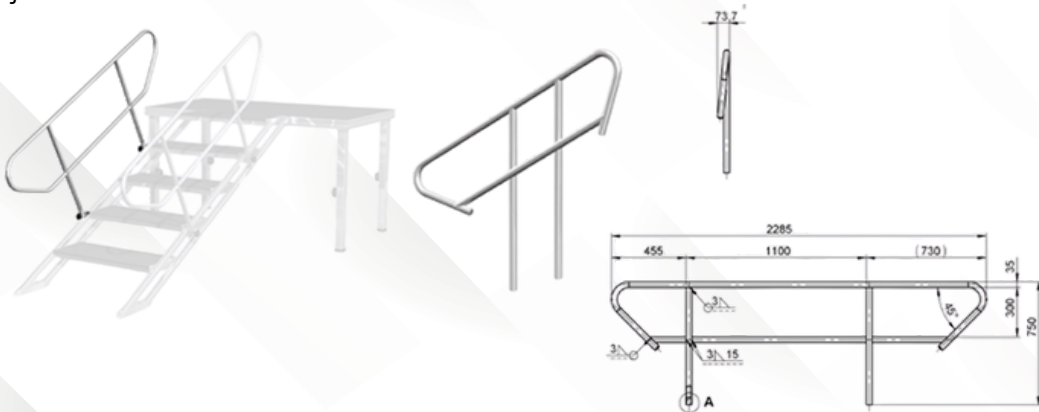

Go4Stage Images

ACCESSORIES FOR DECK

G4-LEVELING

Leveler insert for stage platforms

G4-LEG4-CLAMP

Steel clamp for connection of 4pcs of legs

G4-LEG2-CLAMP

Steel clamp for connection 2pcs of legs

G4-CLAMP

Clamp for connection of 2 pcs stage platforms

STAIRS FOR DECK

G4-ST-020

Stairs for stage platforms 20 cm

G4-ST-040

Stairs for stage platforms 40 cm

G4-ST-060

Stairs for stage platforms 60 cm

G4-ST-080

Stairs for stage platforms 80 cm

G4-ST-060

Stairs hand rail left side

Go4Stage

Images

STAIRS FOR DECK

G4-ST-ADJ-H

Adjustable Stairs hand rail left side

G4-ST-ADJ-1

Adjustable Stairs for stage platforms 40-60 cm

G4-ST-ADJ-2

Adjustable Stairs for stage platforms 60-100 cm

G4-ST-ADJ-3

Adjustable Stairs for stage platforms 80-140 cm